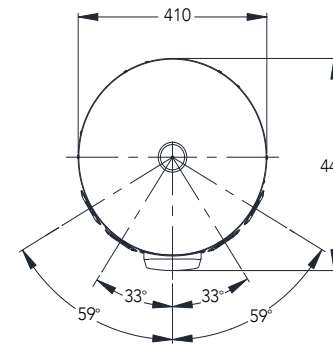

**PLUG-IN  
MODEL**

**1 PERSON**

Specifications	Rapid 28
Rated Hot Water Delivery	25 Litres
Measured Hot Water Delivery	28 Litres
Storage Capacity	30 Litres
Energy Input	3.6kW, 2.4kW & 1.8kW
Power Cord	1.8m for 1.8 & 2.4
Rated Pressure	1000 kPa
PTRV Setting	1000 kPa
PTRV Energy Rating	10 kW
Weight Empty	15 kg
Plumbing Connections In/Out	Female Rp 3/4
Plumbing Connections PTRV	Female Rp 1/2 <sup>1</sup>
External Rating	IPX4
Housing colour	White