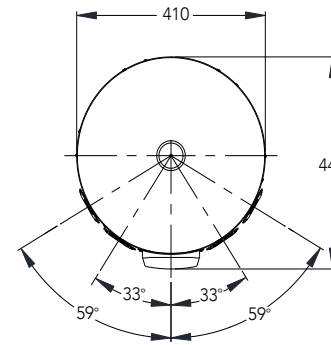

PLUG-IN  
MODEL

2 PEOPLE

Specifications	Rapid 45
Rated Hot Water Delivery	40 Litres
Measured Hot Water Delivery	45 Litres
Storage Capacity	48 Litres
Energy Input	3.6kW, 2.4kW & 1.8kW
Power Cord	1.8m for 1.8 & 2.4
Rated Pressure	1000 kPa
PTRV Setting	1000 kPa
PTRV Energy Rating	10 kW
Weight Empty	19.5 kg
Plumbing Connections In/Out	Female Rp 3/4
Plumbing Connections PTRV	Female Rp 1/2 <sup>1</sup>
External Rating	IPX4
Housing colour	White