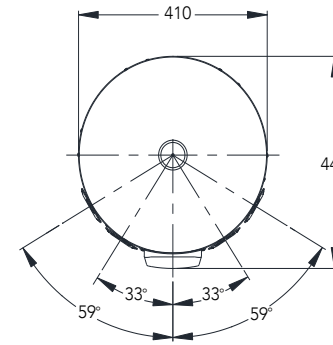

**PLUG-IN  
MODEL**

**2 PEOPLE**

Specifications	Rapid 50
Rated Hot Water Delivery	50 Litres
Measured Hot Water Delivery	50 Litres
Storage Capacity	53 Litres
Energy Input	3.6kW, 2.4kW & 1.8kW
Power Cord	1.8m for 1.8 & 2.4
Rated Pressure	1000 kPa
PTRV Setting	1000 kPa
PTRV Energy Rating	10 kW
Weight Empty	21 kg
Plumbing Connections In/Out	Female Rp 3/4
Plumbing Connections PTRV	Female Rp 1/2 <sup>1</sup>
External Rating	IPX4
Housing colour	White