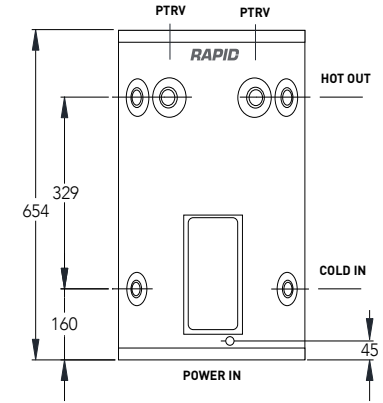

**PLUG-IN  
MODEL**

**2 PEOPLE**

Specifications	Rapid 50
Rated Hot Water Delivery	50 Litres
Measured Hot Water Delivery	50 Litres
Storage Capacity	53 Litres
Energy Input	3.6kW, 2.4kW & 1.8kW
Power Cord	1.8m for 1.8 & 2.4
Rated Pressure	1000 kPa
PTRV Setting	1000 kPa
PTRV Energy Rating	10 kW
Weight Empty	21 kg
Plumbing Connections In/Out	Female Rp 3/4
Plumbing Connections PTRV	Female Rp 1/2 <sup>1</sup>
External Rating	IPX4
Housing colour	White

PLUG-IN  
MODEL

2 PEOPLE

Specifications	Rapid 45
Rated Hot Water Delivery	40 Litres
Measured Hot Water Delivery	45 Litres
Storage Capacity	48 Litres
Energy Input	3.6kW, 2.4kW & 1.8kW
Power Cord	1.8m for 1.8 & 2.4
Rated Pressure	1000 kPa
PTRV Setting	1000 kPa
PTRV Energy Rating	10 kW
Weight Empty	19.5 kg
Plumbing Connections In/Out	Female Rp 3/4
Plumbing Connections PTRV	Female Rp 1/2 <sup>1</sup>
External Rating	IPX4
Housing colour	White

**PLUG-IN  
MODEL**

**1 PERSON**

Specifications	Rapid 28
Rated Hot Water Delivery	25 Litres
Measured Hot Water Delivery	28 Litres
Storage Capacity	30 Litres
Energy Input	3.6kW, 2.4kW & 1.8kW
Power Cord	1.8m for 1.8 & 2.4
Rated Pressure	1000 kPa
PTRV Setting	1000 kPa
PTRV Energy Rating	10 kW
Weight Empty	15 kg
Plumbing Connections In/Out	Female Rp 3/4
Plumbing Connections PTRV	Female Rp 1/2 <sup>1</sup>
External Rating	IPX4
Housing colour	White