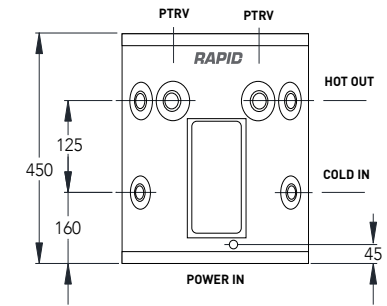

**PLUG-IN  
MODEL**

**1 PERSON**

Specifications	Rapid 28
Rated Hot Water Delivery	25 Litres
Measured Hot Water Delivery	28 Litres
Storage Capacity	30 Litres
Energy Input	3.6kW, 2.4kW & 1.8kW
Power Cord	1.8m for 1.8 & 2.4
Rated Pressure	1000 kPa
PTRV Setting	1000 kPa
PTRV Energy Rating	10 kW
Weight Empty	15 kg
Plumbing Connections In/Out	Female Rp 3/4
Plumbing Connections PTRV	Female Rp 1/2 <sup>1</sup>
External Rating	IPX4
Housing colour	White