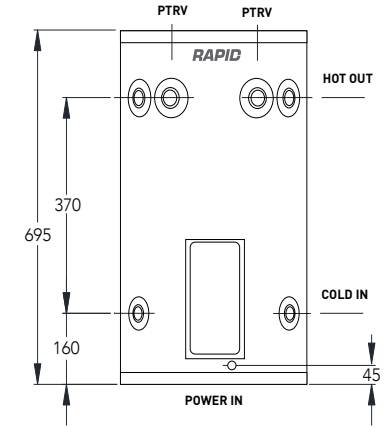

**PLUG-IN  
MODEL**

**2 PEOPLE**

Specifications	Rapid 50
Rated Hot Water Delivery	50 Litres
Measured Hot Water Delivery	50 Litres
Storage Capacity	53 Litres
Energy Input	3.6kW, 2.4kW & 1.8kW
Power Cord	1.8m for 1.8 & 2.4
Rated Pressure	1000 kPa
PTRV Setting	1000 kPa
PTRV Energy Rating	10 kW
Weight Empty	21 kg
Plumbing Connections In/Out	Female Rp 3/4
Plumbing Connections PTRV	Female Rp 1/2 <sup>1</sup>
External Rating	IPX4
Housing colour	White

PLUG-IN  
MODEL

2 PEOPLE

Specifications	Rapid 45
Rated Hot Water Delivery	40 Litres
Measured Hot Water Delivery	45 Litres
Storage Capacity	48 Litres
Energy Input	3.6kW, 2.4kW & 1.8kW
Power Cord	1.8m for 1.8 & 2.4
Rated Pressure	1000 kPa
PTRV Setting	1000 kPa
PTRV Energy Rating	10 kW
Weight Empty	19.5 kg
Plumbing Connections In/Out	Female Rp 3/4
Plumbing Connections PTRV	Female Rp 1/2 <sup>1</sup>
External Rating	IPX4
Housing colour	White

**PLUG-IN  
MODEL**

**1 PERSON**

Specifications	Rapid 28
Rated Hot Water Delivery	25 Litres
Measured Hot Water Delivery	28 Litres
Storage Capacity	30 Litres
Energy Input	3.6kW, 2.4kW & 1.8kW
Power Cord	1.8m for 1.8 & 2.4
Rated Pressure	1000 kPa
PTRV Setting	1000 kPa
PTRV Energy Rating	10 kW
Weight Empty	15 kg
Plumbing Connections In/Out	Female Rp 3/4
Plumbing Connections PTRV	Female Rp 1/2 <sup>1</sup>
External Rating	IPX4
Housing colour	White