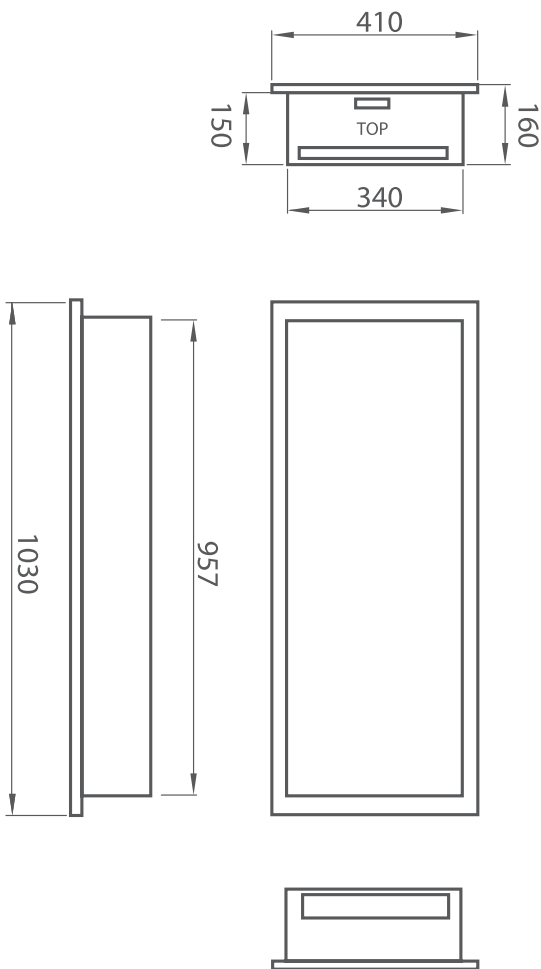

Recess Boxes

Recess boxes offer a clean and secure way to fit your water heater into a wall cavity. Recess boxes are available for both the Rapid 20 and Rapid 26 Litre water heaters and provide a discreet and protected space for your unit to operate.

20 Litre Recess Box

26 Litre Recess Box